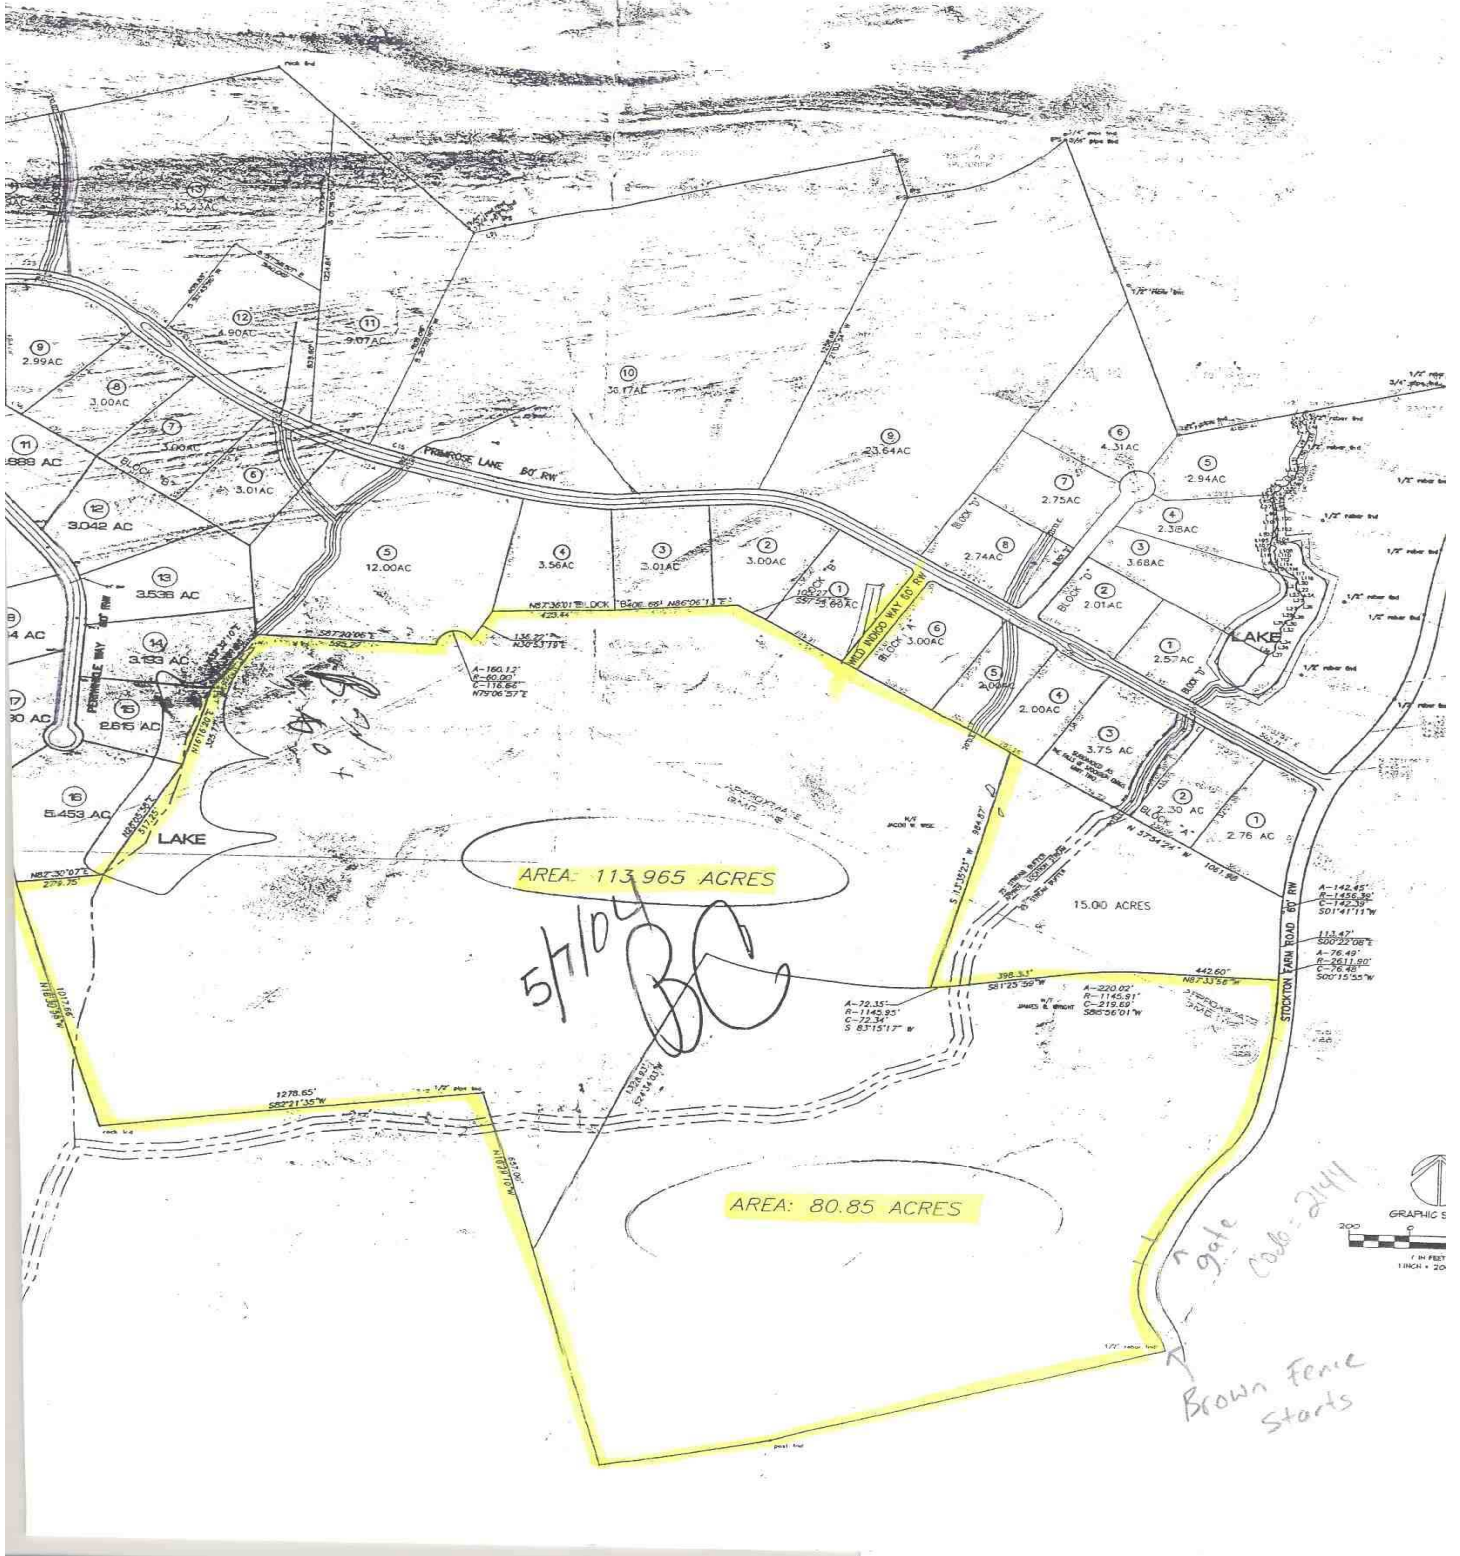

North Georgia Growth Fund II

#1 Stockton Farm Road Jackson County

- 193 +/- Acres
- Level/Rolling Topography
- A total of 1500 +/- ft. of road frontage
- Moderate home price subdivision strategy

Comments:

Located in Jackson County, this property has frontage on Stockton Farm Road just off Wayne Poultry Road. Individual estate lots or subdivision development are possibilities.

Driving Directions: From Gainesville, go south on Highway 129 towards Athens approximately 12.5 miles to Pendergrass, then take left on Wayne Poultry Road. After Approximately 1.5 miles take a left onto Stockton Farm Road. The property line starts at a brown fence on the left about 1/2 mile after the turn onto Stockton Farm Road and ends just before Primrose Lane on the left.

FOR INVESTOR USE ONLY

SOUTHERN CAPITAL FUND

AREA: 113.965 ACRES

5/7/04
 BC

AREA: 80.85 ACRES

gate
 code = 21411
 Brown Fence Starts

SOUTHERN CAPITAL FUND